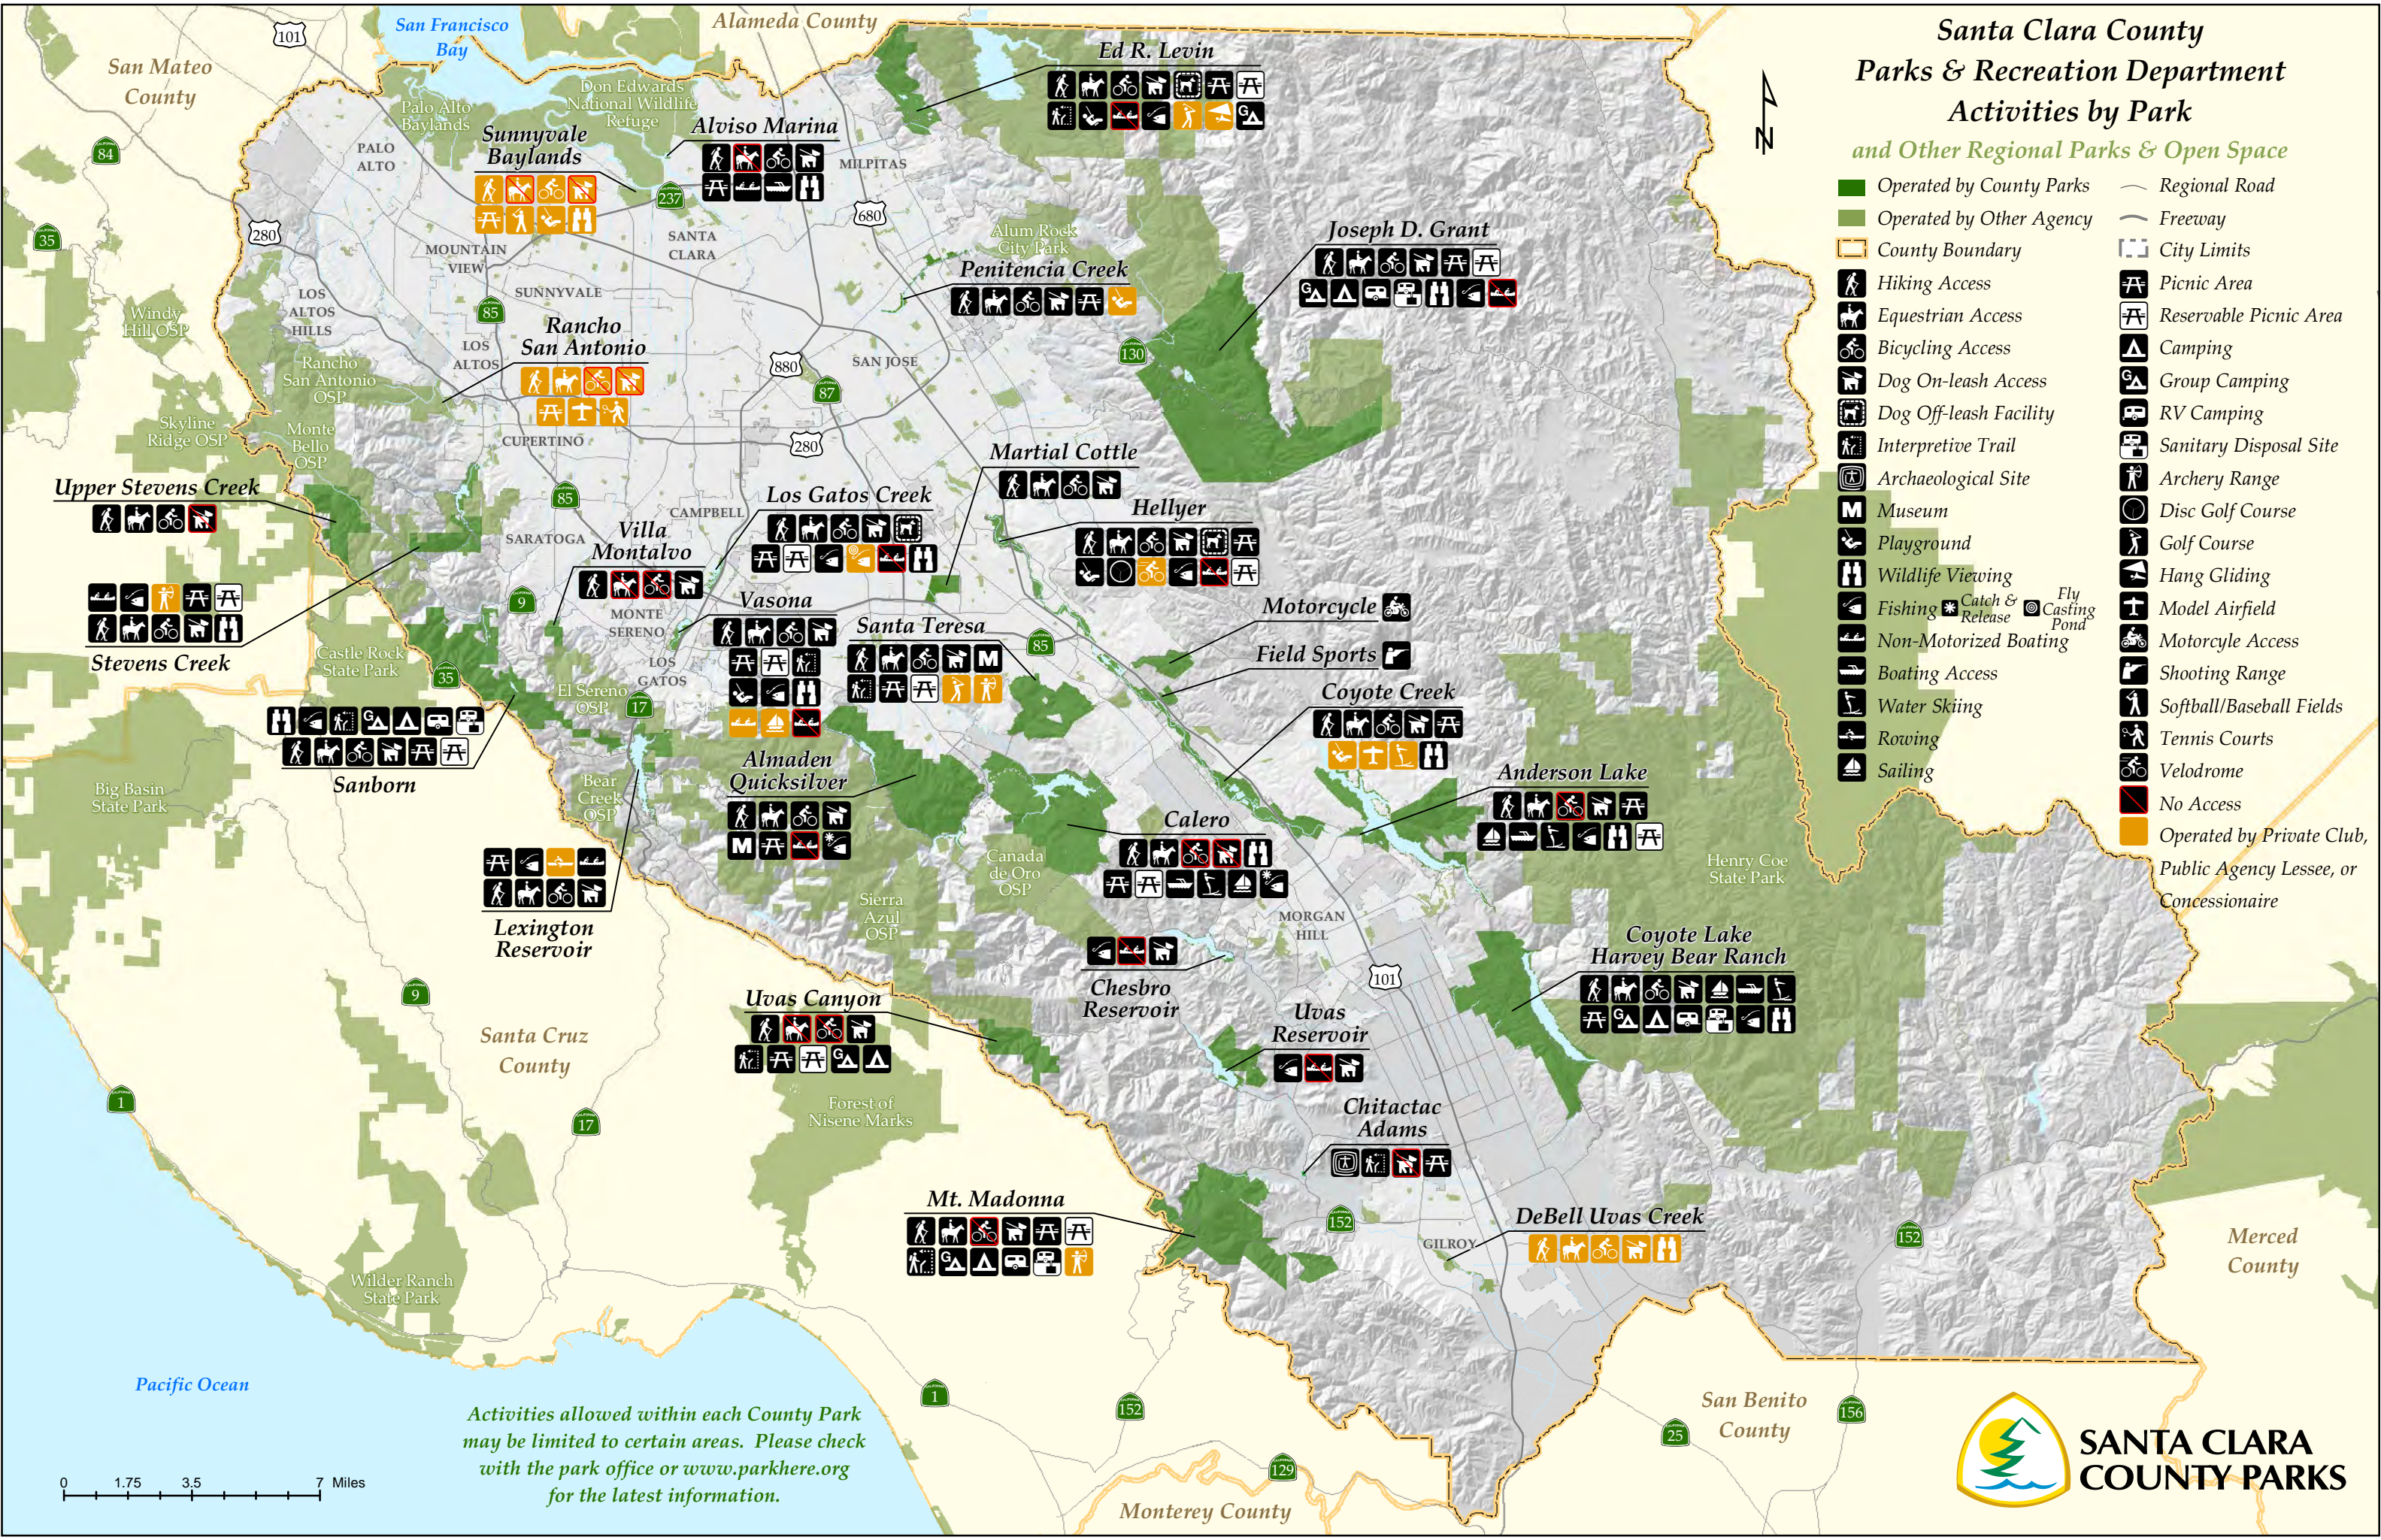

Santa Clara County Parks & Recreation Department Activities by Park and Other Regional Parks & Open Space

- Operated by County Parks
- Operated by Other Agency
- County Boundary
- Regional Road
- Freeway
- City Limits
-  Hiking Access
-  Equestrian Access
-  Bicycling Access
-  Dog On-leash Access
-  Dog Off-leash Facility
-  Interpretive Trail
-  Archaeological Site
-  Museum
-  Playground
-  Wildlife Viewing
-  Fishing
-  Non-Motorized Boating
-  Boating Access
-  Water Skiing
-  Rowing
-  Sailing
-  Picnic Area
-  Reservable Picnic Area
-  Camping
-  Group Camping
-  RV Camping
-  Sanitary Disposal Site
-  Archery Range
-  Disc Golf Course
-  Golf Course
-  Hang Gliding
-  Model Airfield
-  Motorcycle Access
-  Shooting Range
-  Softball/Baseball Fields
-  Tennis Courts
-  Velodrome
-  No Access
-  Operated by Private Club, Public Agency Lessee, or Concessionaire
-  Fly Casting Pond
-  Catch & Release

Activities allowed within each County Park may be limited to certain areas. Please check with the park office or www.parkhere.org for the latest information.